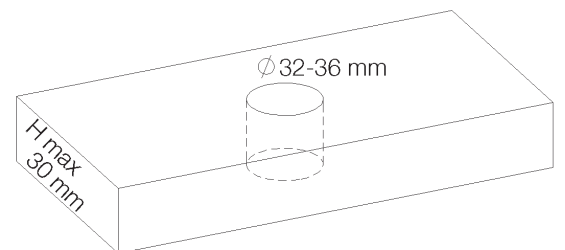

PRODUCT TECHNICAL SHEET

Collection : **PILE & FACE**

Ref. : **1002.--.42**

Mélangeur monotrou, bec mobile 130mm, sans vidage

Eéngatsmengkraan, draaibare uitloop 130mm, zonder lediging

Single hole mixer, swivel spout 130mm, without waste

Picture

Product details

Internal mechanism : 1/3 turn compression valve

Technical drawing

RN01/04/2012.V01