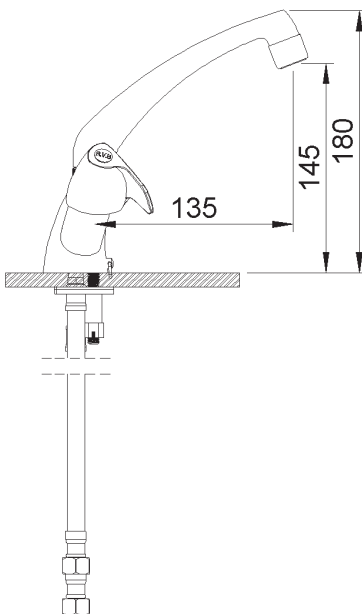

PRODUCT TECHNICAL SHEET

Collection : **PILE & FACE**

Ref. : **1002.--.42**

Mélangeur monotrou, bec mobile 130mm, sans vidage

Eéngatsmengkraan, draaibare uitloop 130mm, zonder lediging

Single hole mixer, swivel spout 130mm, without waste

Picture

Product details

Internal mechanism : 1/3 turn compression valve

Technical drawing

RN01/04/2012.V01