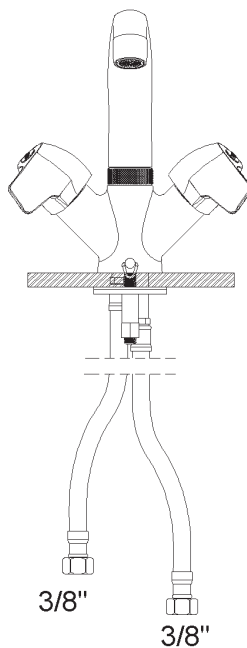

PRODUCT TECHNICAL SHEET

Collection : **PILE & FACE**

Ref. : **1002.--.42**

Mélangeur monotrou, bec mobile 130mm, sans vidage

Eéngatsmengkraan, draaibare uitloop 130mm, zonder lediging

Single hole mixer, swivel spout 130mm, without waste

Picture

Product details

Internal mechanism : 1/3 turn compression valve

Technical drawing

RN01/04/2012.V01